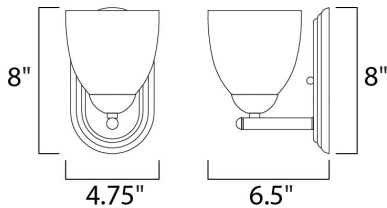

PRODUCT DESCRIPTION

This transitional design works in any style home. Intersecting, rectangular tubing finished in your choice of Satin Nickel or Oil Rubbed Bronze gently curves to support simple line Frost glass shades.

MEASUREMENTS

DIMENSION : 5" W x 8" H x 6.5" Ext
 BACK PLATE : 4.75" W x 8" H x 4" HCO
 HANGING WEIGHT : 1.56 lb

LAMPING

INPUT VOLTAGE : 120V
 BULB : 1 x 60W Incandescent E26 Medium , 60W Total
 BULB INCLUDED : (Not Included)
 DIMMABLE : Yes